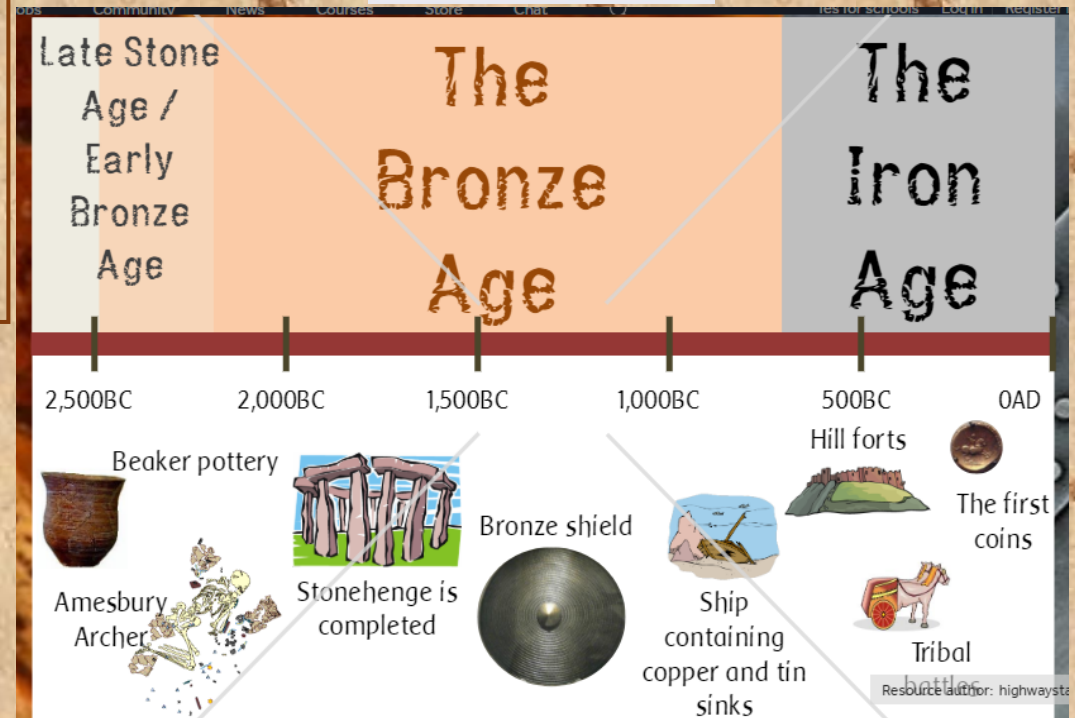

Topic

Vocabulary

Archaeologist
 Artefact
 Monument
 Preserve
 Tribes
 Flint
 Weave
 Club
 Beaker
 Pottery
 Carvings
 Primitive
 Cave painting
 Evolving
 Site
 Settlement
 Agriculture

Stone Age - when the first humans began to live in Europe using stone as tools.

Bronze Age - metals were used to make tools and weapons replacing stone as the main material.

Iron Age - iron replaced Bronze as the main metal.

Topic Texts

- Stone Age Boy (English)
- The Settlers (Close reading)
- UG—Boy Genius of the Stone Age.
- TEK—the modern cave boy
- Information texts -Stone/Bronze/ Iron Age

What Would We Find In A Stone Age Museum?

Important Places

Skara Brae — Skara Brae is a stone-built Neolithic settlement, located on the Bay of Skail on the west coast of Mainland, the largest island in the Orkney archipelago of Scotland.

Stonehenge — A prehistoric monument in Wiltshire, England. It consists of a ring of standing stones, with each standing stone around 13 feet high, 7 feet wide and weighing around 25 tons.

Stone Age Artwork